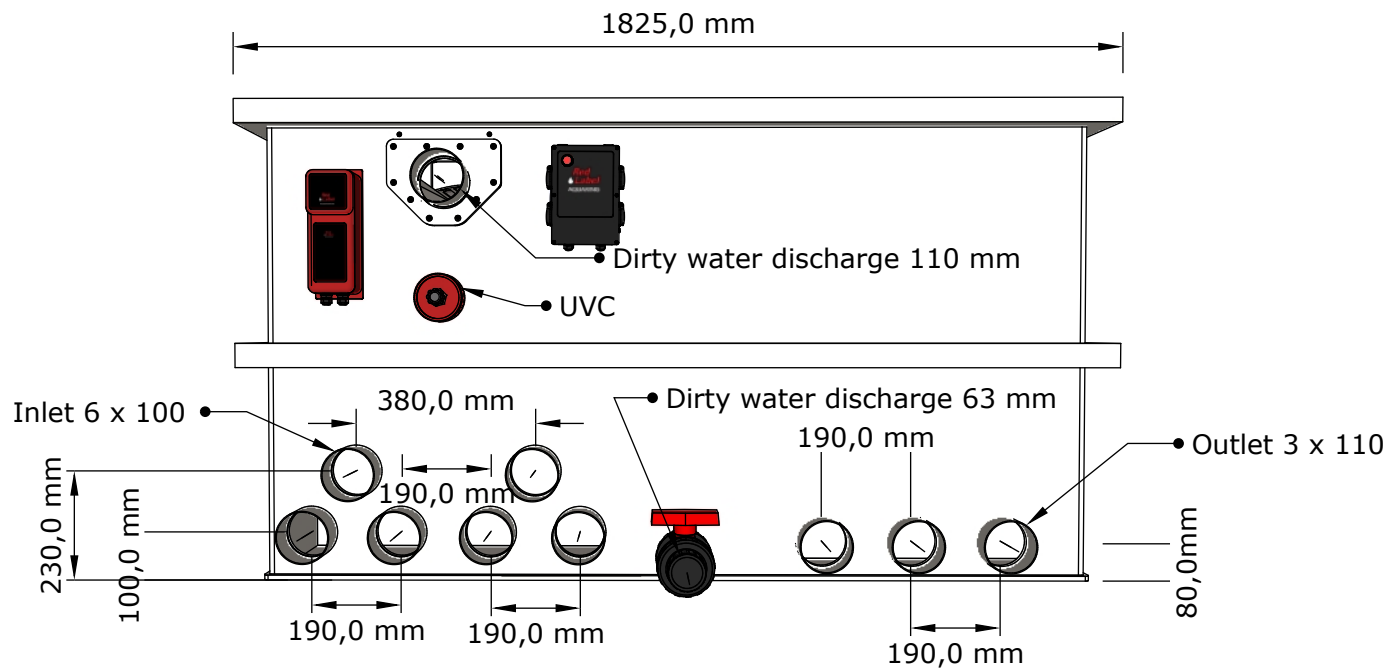

2 x Air connection

Combi 50/60	F2010006
Basic 500 Gravity	