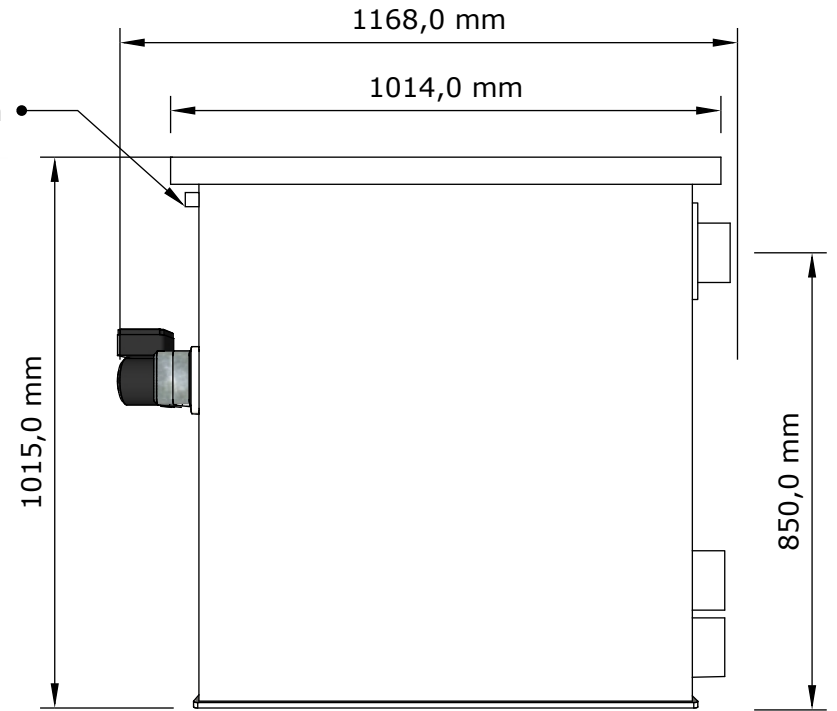

2 x Air connection

Combi 50/60	F2010006
Basic 500 Gravity	