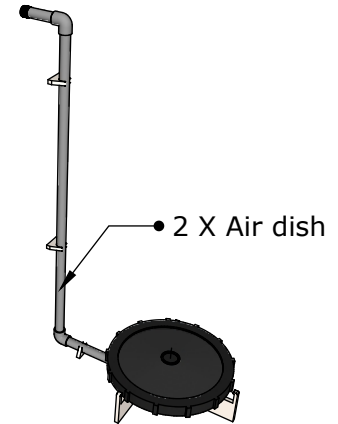

2 x Air connection

Combi 50/60	F2010006
Basic 500 Gravity	